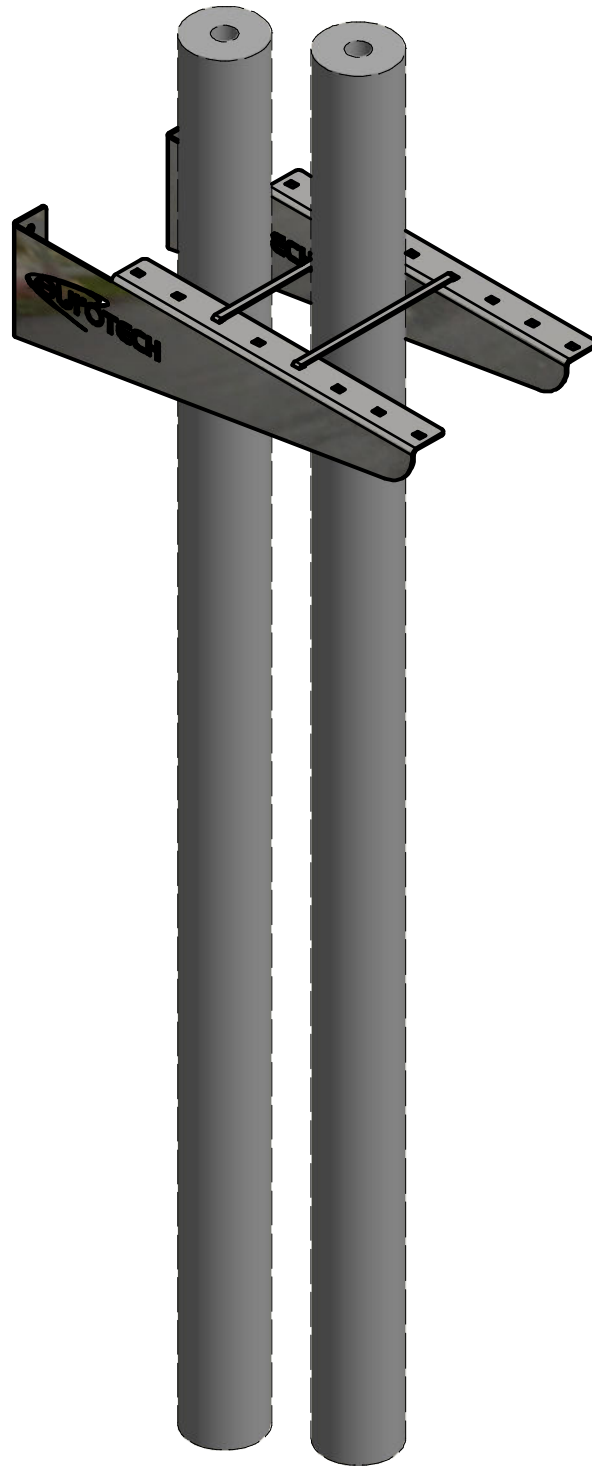

WALL STACKER

INSTRUCTION SHEET

COMPONENTS

2X

2X

STEP 1

WALL STACKER

EUROTECH

EXTEND WALL STACKER

EUROTECH