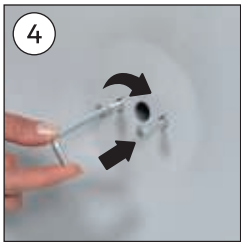

## CURVED MENUBOARD

Each product includes

- 1 x Frame
- 1 x Base
- 1 x Main body
- 1 x 5 allen key
- 2 x Bolt M4x10

Portrait

Landscape