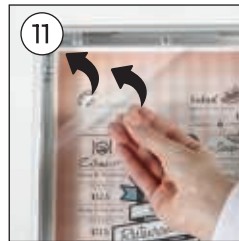

## CURVED MENUBOARD

Each product includes

- 1 x Frame
- 1 x Base
- 1 x Main body
- 1 x 5 allen key
- 2 x Bolt M4x10

Portrait

Landscape