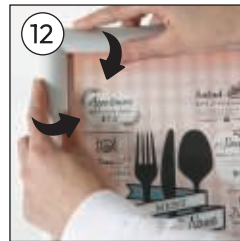

## CURVED MENUBOARD

Each product includes

- 1 x Frame
- 1 x Base
- 1 x Main body
- 1 x 5 allen key
- 2 x Bolt M4x10

Portrait

Landscape