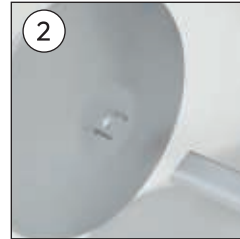

## CURVED MENUBOARD

Each product includes

- 1 x Frame
- 1 x Base
- 1 x Main body
- 1 x 5 allen key
- 2 x Bolt M4x10

Portrait

Landscape