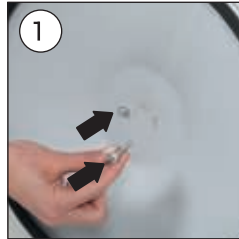

## CURVED MENUBOARD

Each product includes

- 1 x Frame
- 1 x Base
- 1 x Main body
- 1 x 5 allen key
- 2 x Bolt M4x10

Portrait

Landscape