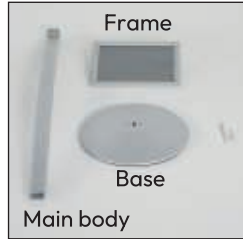

## CURVED MENUBOARD

Each product includes

- 1 x Frame
- 1 x Base
- 1 x Main body
- 1 x 5 allen key
- 2 x Bolt M4x10

Portrait

Landscape