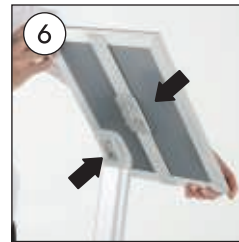

## CURVED MENUBOARD

Each product includes

- 1 x Frame
- 1 x Base
- 1 x Main body
- 1 x 5 allen key
- 2 x Bolt M4x10

Portrait

Landscape