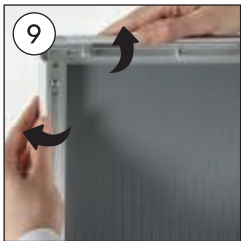

## CURVED MENUBOARD

Each product includes

- 1 x Frame
- 1 x Base
- 1 x Main body
- 1 x 5 allen key
- 2 x Bolt M4x10

Portrait

Landscape