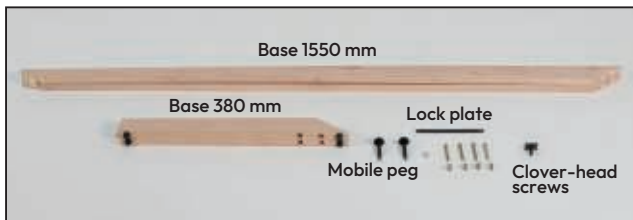

Installation Instructions

ET4-129 WOOD PORTABLE EASEL

- 2 x Portable Easel base 380 mm
- 2 x Portable Easel base 1550 mm
- 1 x Clover-head screws M6x20
- 2 x Mobile Peg
- 1 x Lock plate
- 1 x Bolt M6x12
- 4 x Nuts M6 10x14
- 4 x Puler Screw M6x60